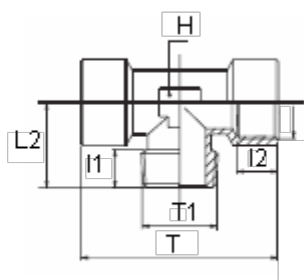

Data Sheet

Article number: 5891240TR12
Description: Tee fitting 1240TR
R1/2" - G1/2"

Measures

H = 21
L1 = 68.5
L2 = 15.0
L2 = 32.0
L2 = 15.0
T1 = 1/2"
T2 = 1/2"